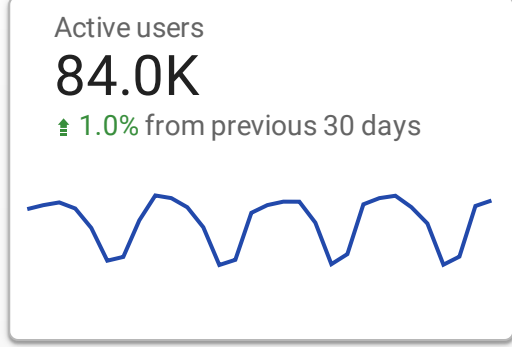

# FLETA.gov Web Performance Metrics

Session Details

Average session duration	Engaged sessions
1. 00:02:53	69,733

1 - 1 / 1 < >

Pageviews and Engagement

Views	Engagement rate
1. 273,474	60.93%

1 - 1 / 1 < >

Active Users

Active users	30-day active users
1... 83,967	163,061

1 - 1 / 1 < >

Top Overall Pages

Search term
1. gdr/dt instructor course

1 - 1 / 1 < >