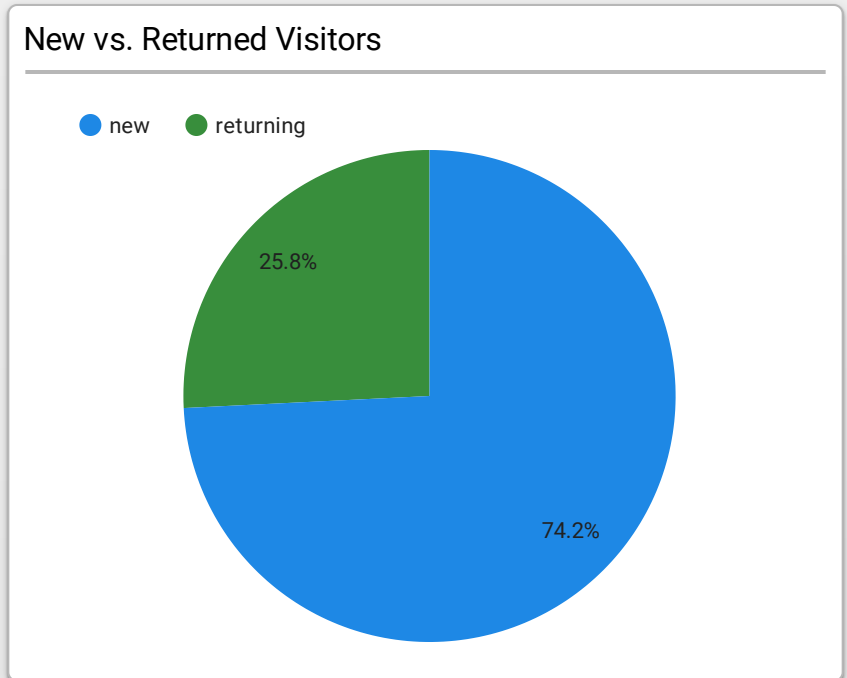

Active users	30-day active users
1... 83,967	163,061

1 - 1 / 1 < >

Top Overall Pages

Search term
1. gdr/dt instructor course

1 - 1 / 1 < >

## Sessions by Device Category

	Sessions ▾
1.	103,708