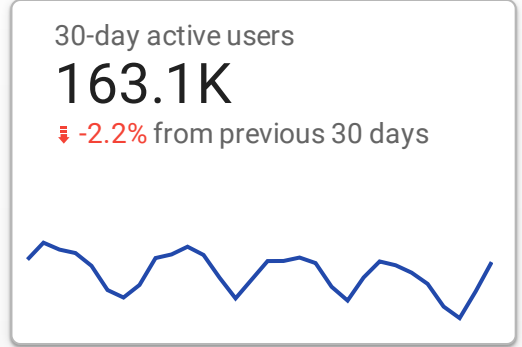

# FLETA.gov Web Performance Metrics

Session Details

Average session duration	Engaged sessions
1. 00:02:53	69,733

1 - 1 / 1 < >

Pageviews and Engagement

Views	Engagement rate
1. 273,474	60.93%

1 - 1 / 1 < >

Active Users

Active users	30-day active users
1... 83,967	163,061

1 - 1 / 1 < >

Top Overall Pages

Search term
1. gdr/dt instructor course

1 - 1 / 1 < >

## Sessions by Device Category

	Sessions ▾
1.	103,708