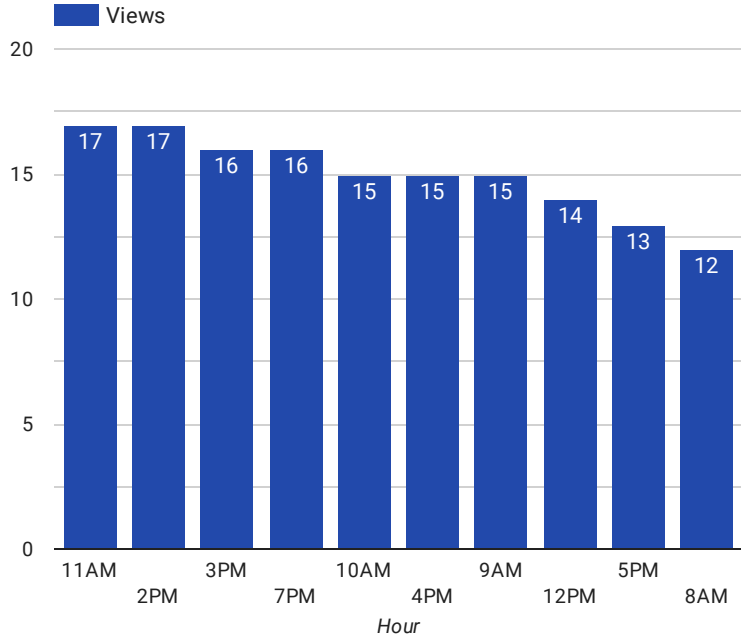

# FLETA.gov Web Performance Metrics

Session Details

Average session duration	Engaged sessions
1. 00:02:53	69,733

1 - 1 / 1 < >

Pageviews and Engagement

Views	Engagement rate
1. 273,474	60.93%

1 - 1 / 1 < >

Active Users

Active users	30-day active users
1... 83,967	163,061

1 - 1 / 1 < >

Top Overall Pages

Search term
1. gdr/dt instructor course

1 - 1 / 1 < >

## Pageviews by Hour

## Sessions by Device Category

	Sessions ▾
1.	103,708