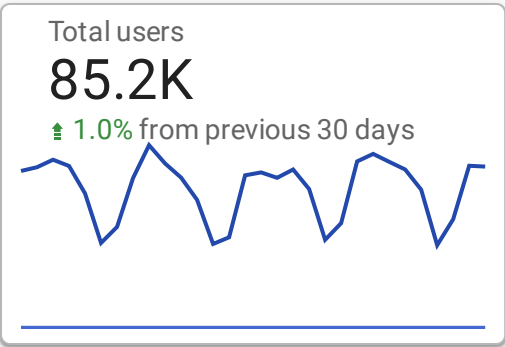

# FLETA.gov Web Performance Metrics

Session Details

Average session duration	Engaged sessions
1. 00:02:53	69,733

1 - 1 / 1 < >

Pageviews and Engagement

Views	Engagement rate
1. 273,474	60.93%

1 - 1 / 1 < >

Active Users

## Sessions by Device Category

	Sessions ▾
1.	103,708