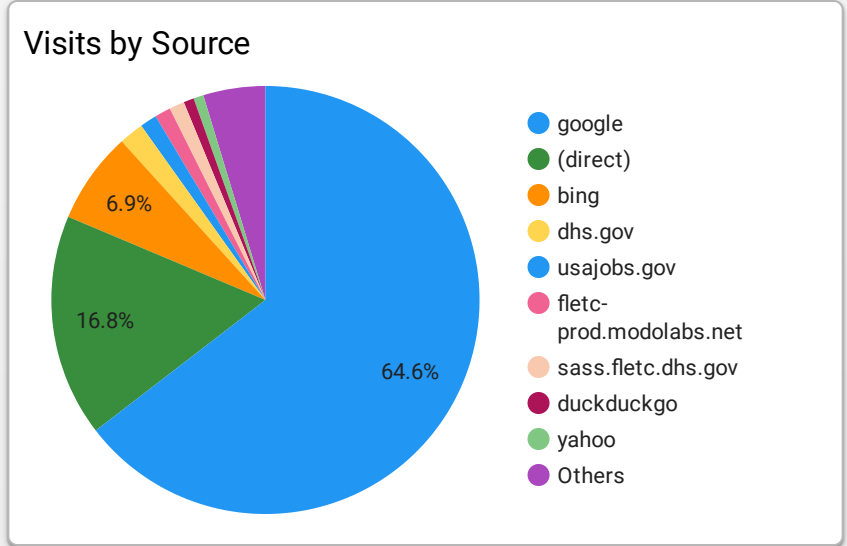

# FLETA.gov Web Performance Metrics

Session Details

Average session duration	Engaged sessions
1. 00:02:53	69,733

1 - 1 / 1 < >

Pageviews and Engagement

Views	Engagement rate
1. 273,474	60.93%

1 - 1 / 1 < >

Active Users

Active users	30-day active users
1... 83,967	163,061

1 - 1 / 1 < >

Top Overall Pages

Search term
1. gdr/dt instructor course

1 - 1 / 1 < >

## Sessions and Pageviews by Source / Medium

	Session source / medium	Sessions
1.	google / organic	66,983
2.	bing / organic	7,231
3.	dhs.gov / referral	1,884
4.	usajobs.gov / referral	1,260
5.	sass.fletc.dhs.gov / referral	1,188
6.	fletc-prod.modolabs.net / ref...	1,298
7.	yahoo / organic	823
8.	duckduckgo / organic	833
9.	ncis.navy.mil / referral	358
10.	criminaljustice.ny.gov / refer...	176

## Sessions by Device Category

	Sessions ▾
1.	103,708