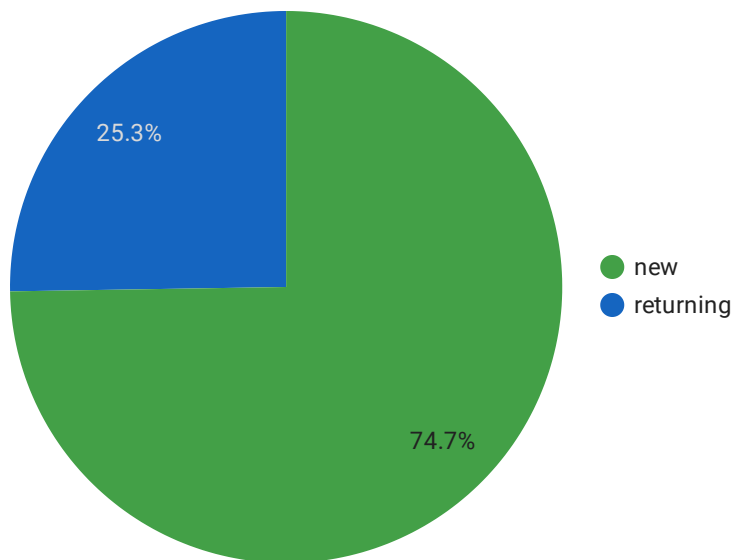

No data from previous 30 days

Search Terms

102

↓ -18.4% from previous 30 days

Top Internal Searches by Search Terms, Session source / Medium

	Search Terms	Session source / medium	Sessions ▼
1.	OSINT	bing / organic	2
2.	Waiver	google / organic	2
3.	enforce	tagassistant.google.com / referral	2
4.	security forces	google / organic	2
5.	atms	bing / organic	1
6.	• Intermediate Tradecra...	google / organic	1
7.	Academy	google / organic	1
8.	Air Force	fletc.gov / referral	1
9.	Art of Writing	bing / organic	1
10.	BIS	google / organic	1

1 - 100 / 106 < >

Top External Searches Sources

	Session source	Sessions ▼
1.	google	45
2.	bing	29
3.	(direct)	4
4.	duckduckgo	2
5.	fletc.gov	2
6.	tagassistant.google.com	2
7.	yahoo	1

1 - 7 / 7 < >

New vs. Returned Search Users

Avg. Visits per Search User