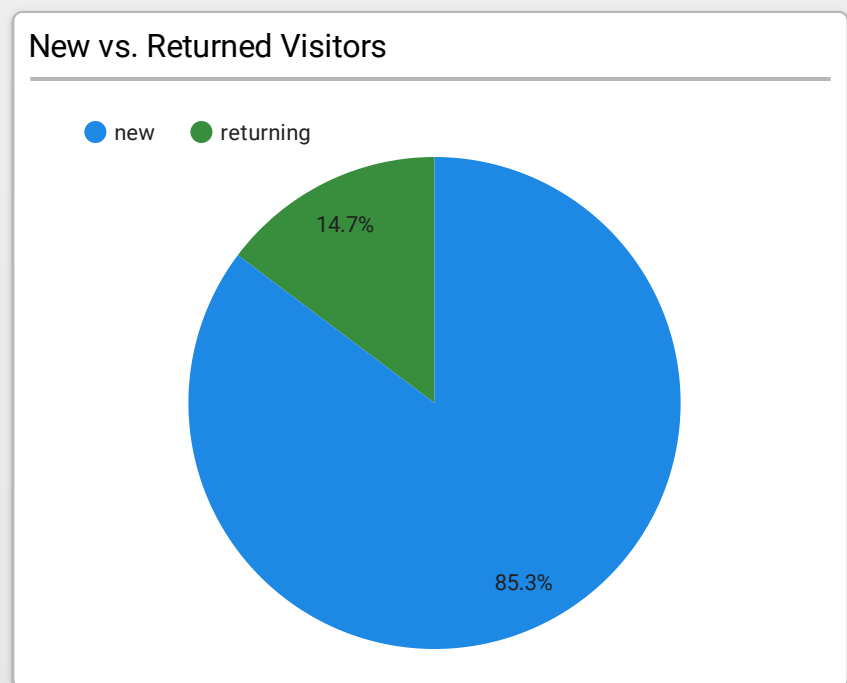

Top Overall Pages

	Page location	Views
1.	https://www.fleta.gov/	1,584
2.	https://www.fleta.gov/programacademy/federal-background-investigator-training-program	1,022
3.	https://www.fleta.gov/accredited-programs	555
4.	https://www.fleta.gov/site-page/fleta-fundamentals	511
5.	https://www.fleta.gov/accredited-academies	354
6.	https://www.fleta.gov/programacademy/basic-law-enforcement-course	302
7.	https://www.fleta.gov/programacademy/va-law-enforcement-training-center	296
8.	https://www.fleta.gov/site-page/assessor-training-program	225
9.	https://www.fleta.gov/programacademy/entry-level-intelligence-training-elit-program-iabcbtac	203
10.	https://www.fleta.gov/programacademy/james-j-rowley-training-center	203

1 - 100 / 918