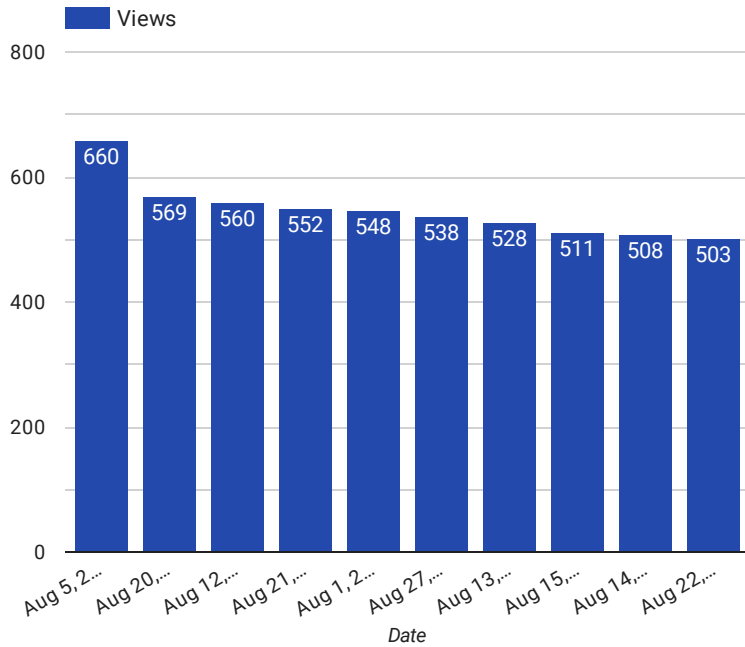

FLETA.gov Web Performance Metrics

Pageviews by Hour

Sessions and Pageviews by Source / Medium

	Session source / medium	Sessions
1.	google / organic	4,316
2.	bing / organic	788
3.	fletc.gov / referral	95
4.	yahoo / organic	110
5.	duckduckgo / organic	113
6.	dhsauthportal.dhs.gov / refe...	11
7.	home.army.mil / referral	9
8.	careers.cbp.gov / referral	22
9.	dhs.gov / referral	7
10.	iadlest.org / referral	7

1 - 59 / 59 < >

Sessions by Device Category

	Device c...	Sessions
1.	desktop	2,971
2.	mobile	2,086
3.	tablet	48