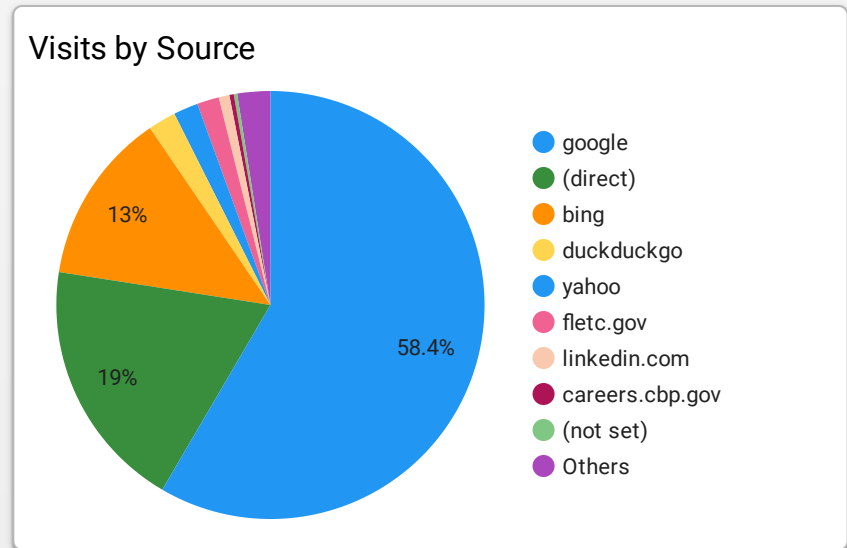

FLETA.gov Web Performance Metrics

Total users
4.6K
 90.8% of previous 30 days

5,078

Active users
4.6K
 90.6% of previous 30 days

5,042

30-day active users
9.3K
 92.7% of previous 30 days

10,052

Session Details

| | Average session duration | Engaged sessions |
|----|--------------------------|------------------|
| 1. | 00:02:02 | 6,477 |

1 - 1 / 1

Pageviews and Engagement

| | Views | Engagement rate |
|----|--------|-----------------|
| 1. | 12,915 | 93.58% |

1 - 1 / 1

Active Users

| | Active users | 30-day active users |
|------|--------------|---------------------|
| 1... | 5,854 | 11,909 |

1 - 1 / 1

Top Overall Pages

| | Page location | Views |
|-----|--|-------|
| 1. | https://www.fleta.gov/ | 1,584 |
| 2. | https://www.fleta.gov/programacademy/federal-background-investigator-training-program | 1,022 |
| 3. | https://www.fleta.gov/accredited-programs | 555 |
| 4. | https://www.fleta.gov/site-page/fleta-fundamentals | 511 |
| 5. | https://www.fleta.gov/accredited-academies | 354 |
| 6. | https://www.fleta.gov/programacademy/basic-law-enforcement-course | 302 |
| 7. | https://www.fleta.gov/programacademy/va-law-enforcement-training-center | 296 |
| 8. | https://www.fleta.gov/site-page/assessor-training-program | 225 |
| 9. | https://www.fleta.gov/programacademy/entry-level-intelligence-training-elit-program-iabcbtac | 203 |
| 10. | https://www.fleta.gov/programacademy/james-j-rowley-training-center | 203 |